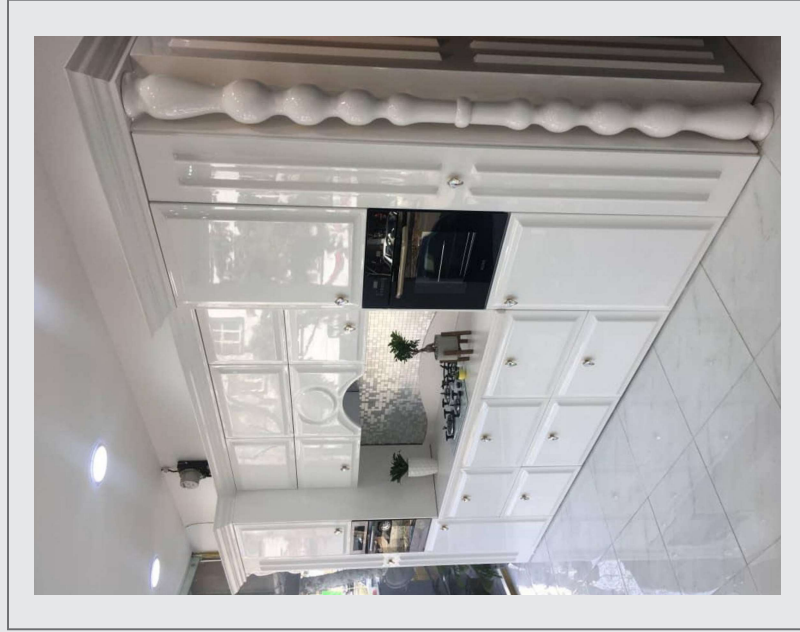

کابینت آشپزخانه

- کلاسیک
- نئو کلاسیک
- مدرن
- پولیش